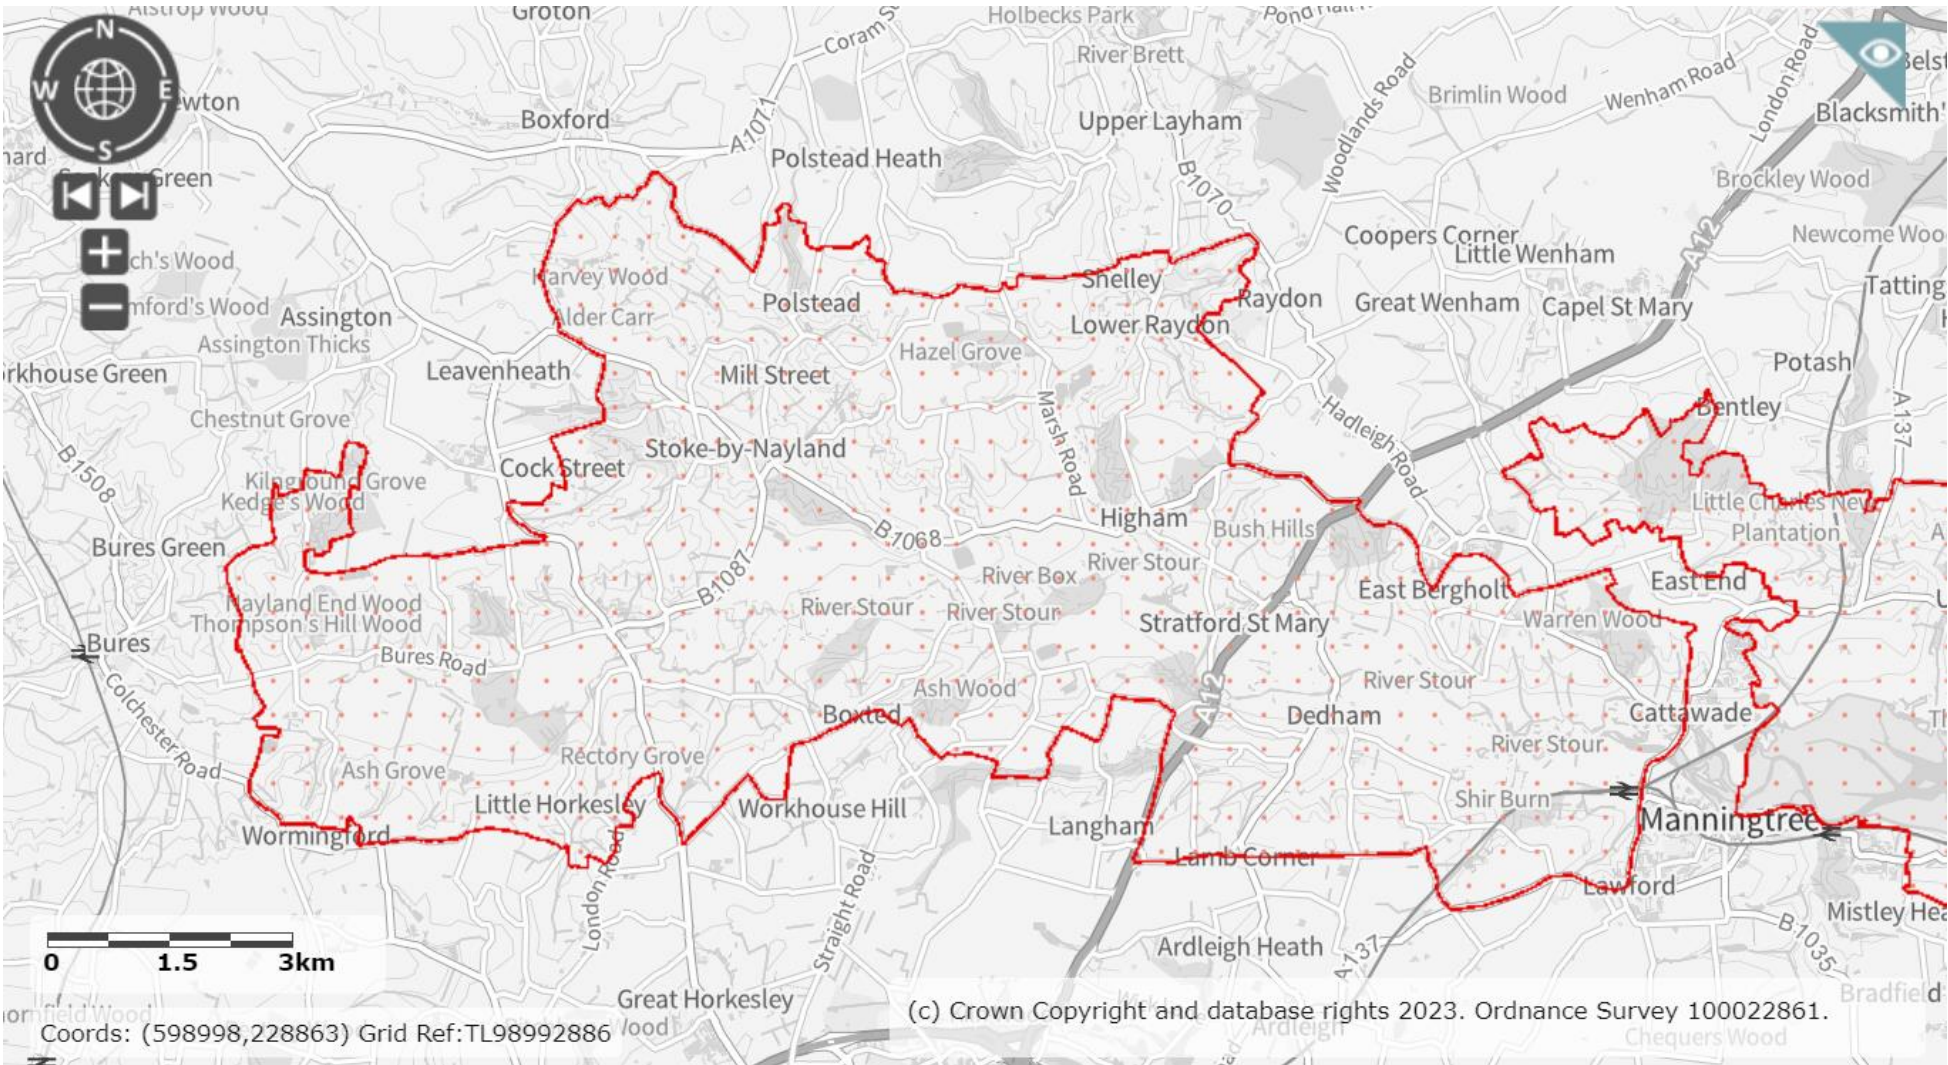

Suffolk County Council (20041323)

Babergh and Mid Suffolk District Councils (20041302)

**Local Impact Report Appendix 17: Dedham Vale
Area of Outstanding Beauty**

Bramford to Twinstead (EN020002)

Deadline 1

25 September 2023

17 Dedham Vale Area of Outstanding Natural Beauty

Map

Source: Department of the Environment, Farming and Rural Affairs Magic Maps website

Note: Area to the west is the Dedham Vale Area of Outstanding Natural Beauty. Separate area to the east is the Coast and Heaths Area of Outstanding Natural Beauty.

(c) Crown Copyright and database rights 2023. Ordnance Survey 100022861.